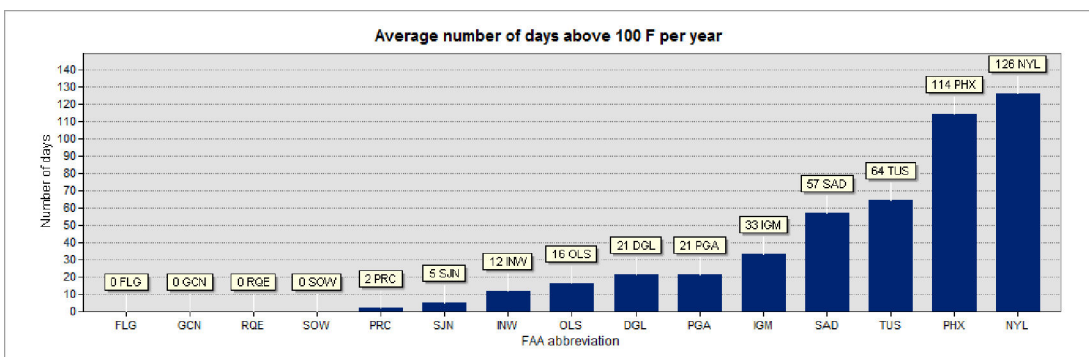

Average maximum temperature and average number of days per year over 100 °F between 2001 and 2011

- DGL Douglas Bisbee Intl Airport
- FLG Flagstaff Pulliam Airport
- GCN Grand Canyon NP Airport
- IGM Kingman Mohave County Airport
- OLS Nogales Intl Airport
- PGA Page Municipal Airport
- PHX Phoenix Sky Harbor Intl Airport
- PRC Prescott Love Field
- SAD Safford Municipal Airport
- SJN St. John Municipal Airport
- TUS Tucson Intl Airport
- RQE Window Rock Airport
- INW Winslow Airport
- NYL Yuma MCAS